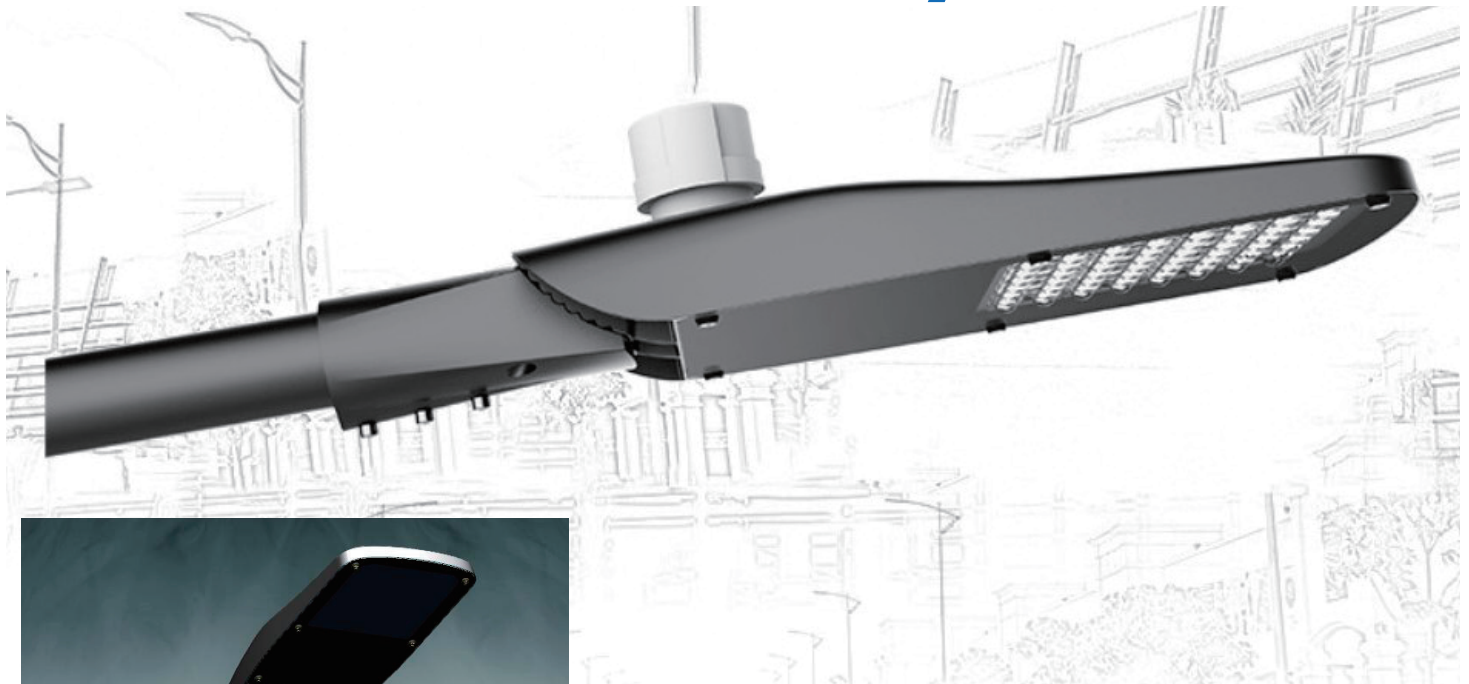

NEW PRODUCT

KAGA, INC.
<https://www.kagainc.co.jp/kaga-bouhantou.jp/en/>

LED Street Light

LEDEEMA

KLS-712-7M/12M

Angle adjustment bracket included (0° - 90°)

Dimension (KLS-712-7M)

Dimension (KLS-712-12M)

KLS-712-7M/12M Specification (Reference)

Model Name	Lamp	Housing	Cover	Standard Color	Weight (kg)	Voltage (VAC)	Input Current (A)	Power Consumption (W)	Lumen Output (lm)	Luminous Efficacy (lm/W)	Lamp Life (hr) *1	Color Temperature (K)	Ingress Protection	Mechanical Impact Protection	Withstand Voltage Surge (kV)
KLS-712-7M	LED x 108	ADC	Tempered glass	Gray	4.8	100 - 240	0.35	75	9,000	120	60,000	5,000	IP66	IK09	20
KLS-712-12M	LED x 192	ADC	Tempered glass	Gray	6.5	100 - 240	0.55	120	14,400	120	60,000	5,000	IP66	IK09	20