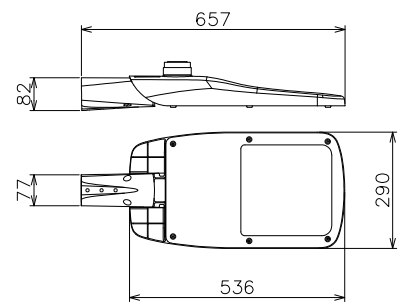

NEW PRODUCT

KAGA, INC.
<https://www.kagainc.co.jp/kaga-bouhantou.jp/en/>

LED Street Light

LEDEEMA

KLS-712-7M/12M

Angle adjustment bracket included (0° - 90°)

Dimension (KLS-712-7M)

Dimension (KLS-712-12M)

KLS-712-7M/12M Specification (Reference)

Model Name	Lamp	Housing	Cover	Standard Color	Weight (kg)	Voltage (VAC)	Input Current (A)	Power Consumption (W)	Lumen Output (lm)	Luminous Efficacy (lm/W)	Lamp Life (hr) *1	Color Temperature (K)	Ingress Protection	Mechanical Impact Protection	Withstand Voltage Surge (kV)
KLS-712-7M	LED x 108	ADC	Tempered glass	Gray	4.8	100 - 240	0.35	75	9,000	120	60,000	5,000	IP66	IK09	20
KLS-712-12M	LED x 192	ADC	Tempered glass	Gray	6.5	100 - 240	0.55	120	14,400	120	60,000	5,000	IP66	IK09	20