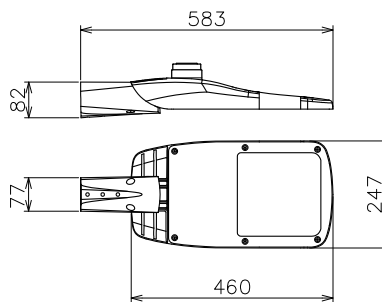

NEW PRODUCT

KAGA, INC.
<https://www.kagainc.co.jp/kaga-bouhantou.jp/en/>

LED Street Light

LEDEEMA

KLS-712-7M/12M

Angle adjustment bracket included (0° - 90°)

Dimension (KLS-712-7M)

Dimension (KLS-712-12M)

KLS-712-7M/12M Specification (Reference)

Model Name	Lamp	Housing	Cover	Standard Color	Weight (kg)	Voltage (VAC)	Input Current (A)	Power Consumption (W)	Lumen Output (lm)	Luminous Efficacy (lm/W)	Lamp Life (hr) *1	Color Temperature (K)	Ingress Protection	Mechanical Impact Protection	Withstand Voltage Surge (kV)
KLS-712-7M	LED x 108	ADC	Tempered glass	Gray	4.8	100 - 240	0.35	75	9,000	120	60,000	5,000	IP66	IK09	20
KLS-712-12M	LED x 192	ADC	Tempered glass	Gray	6.5	100 - 240	0.55	120	14,400	120	60,000	5,000	IP66	IK09	20